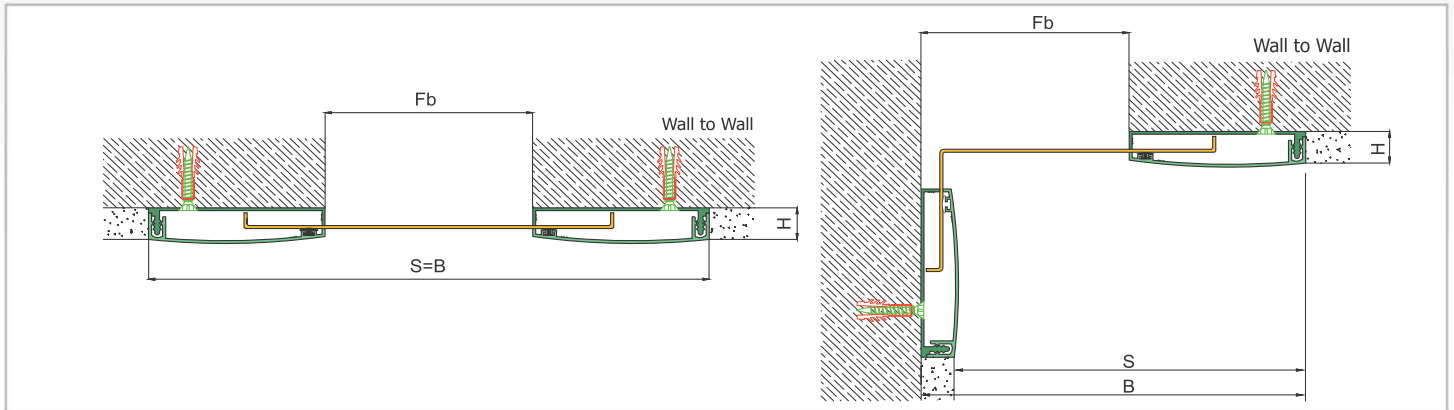

AS A155 profile is designed for wall & ceiling applications at indoor areas as well as exterior wall applications. It functions as a seismic profile and gives a decorative aspect with invisible screwing system. Base frames of the profile are fixed on the surface at both sides and the movable center plate meets the displacements. It can be used as surface or flush mounted. EPDM Cord placed between cover and center plates tighten the plates and eliminate metal stroking noise. For exterior applications, please inform Asteknik before placing an order.

**SEISMIC**

\* Visuals are representative and the profile configuration may differ depending on the characteristics requested.

LOCATION	MODEL	GAP (Fb) mm	HEIGHT (H) MM	OVERALL WIDTH (B) mm	VISIBLE WIDTH (S) mm	MOVEMENT (W) mm	LOAD CAPACITY	STANDARD LENGTH (mt)
Wall to Wall	AS A155L-050	50	16	220	220	+70/-50	N/A	3
	AS A155-050	50	16	220	220	+70/-50	N/A	3
	AS A155L-080	80	16	250	250	+70/-75	N/A	3
	AS A155L-100	100	16	270	270	+70/-75	N/A	3
	AS A155-100	100	16	270	270	+70/-75	N/A	3
	AS A155L-150	150	16	320	320	±35	N/A	3
	AS A155-150	150	16	320	320	+70/-75	N/A	3
	AS A155L-200	200	16	370	370	±35	N/A	3
	AS A155L-250	250	16	420	420	±35	N/A	3
	AS A155L-300	300	16	470	470	±35	N/A	3

Note: Please ask for different sizes  
 AS A155L series' center plates are manufactured from aluminum sheet

 AS A155L 080  
 H16

 AS A155 080  
 H16K

Profil No Profile Number	AS A155L 080	AS A155 080K
Fb (mm)	80	80
H (mm) yaklaşık approx.	16	16
W± (mm) yaklaşık approx.	+70/-75	±35
Renk Color	Alüminyum Orta ve Üst Kapak: Eloksallı, Alüminyum Bağlantı Elemanı: Natürel, Fitiller: Siyah Aluminum Center and Cover Plate: Anodised, Aluminum Base Frame: Natural, Inserts: Black	
Malzeme Material	Alüminyum, EPDM Kauçuk(siyah) Aluminum, EPDM Rubber(black)	
Standart Uzunluk Standard Length	3	