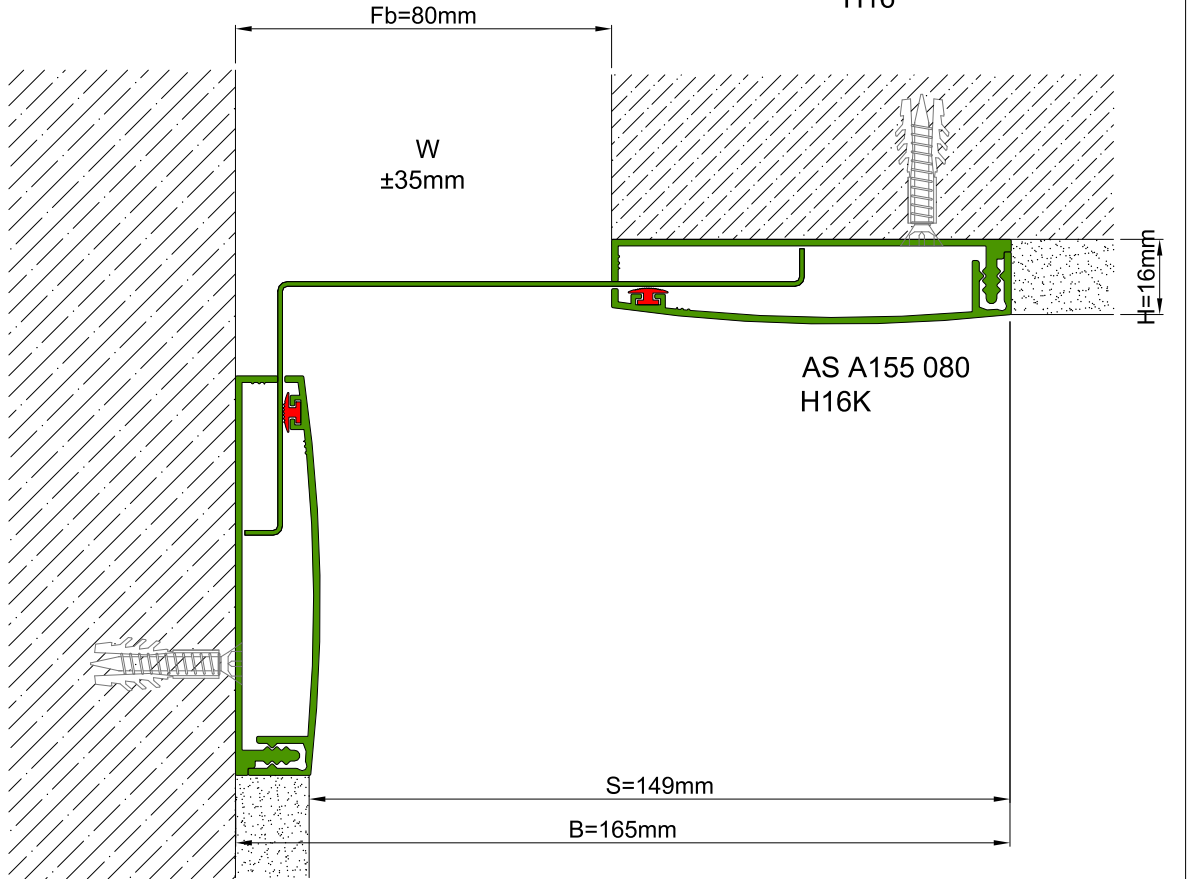

AS A155 profile is designed for wall & ceiling applications at indoor areas as well as exterior wall applications. It functions as a seismic profile and gives a decorative aspect with invisible screwing system. Base frames of the profile are fixed on the surface at both sides and the movable center plate meets the displacements. It can be used as surface or flush mounted. EPDM Cord placed between cover and center plates tighten the plates and eliminate metal stroking noise. For exterior applications, please inform Asteknik before placing an order.

**SEISMIC**

\* Visuals are representative and the profile configuration may differ depending on the characteristics requested.

LOCATION	MODEL	GAP (Fb) mm	HEIGHT (H) MM	OVERALL WIDTH (B) mm	VISIBLE WIDTH (S) mm	MOVEMENT (W) mm	LOAD CAPACITY	STANDARD LENGTH (mt)
Wall to Wall	AS A155L-050	50	16	220	220	+70/-50	N/A	3
	AS A155-050	50	16	220	220	+70/-50	N/A	3
	AS A155L-080	80	16	250	250	+70/-75	N/A	3
	AS A155L-100	100	16	270	270	+70/-75	N/A	3
	AS A155-100	100	16	270	270	+70/-75	N/A	3
	AS A155L-150	150	16	320	320	±35	N/A	3
	AS A155-150	150	16	320	320	+70/-75	N/A	3
	AS A155L-200	200	16	370	370	±35	N/A	3
	AS A155L-250	250	16	420	420	±35	N/A	3
	AS A155L-300	300	16	470	470	±35	N/A	3

Note: Please ask for different sizes  
 AS A155L series' center plates are manufactured from aluminum sheet

 AS A155L 080  
 H16

 AS A155 080  
 H16K

Profil No Profile Number	AS A155L 080	AS A155 080K
Fb (mm)	80	80
H (mm) yaklaşık approx.	16	16
W± (mm) yaklaşık approx.	+70/-75	±35
Renk Color	Alüminyum Orta ve Üst Kapak: Eloksallı, Alüminyum Bağlantı Elemanı: Natürel, Fitiller: Siyah Aluminum Center and Cover Plate: Anodised, Aluminum Base Frame: Natural, Inserts: Black	
Malzeme Material	Alüminyum, EPDM Kauçuk(siyah) Aluminum, EPDM Rubber(black)	
Standart Uzunluk Standard Length	3	