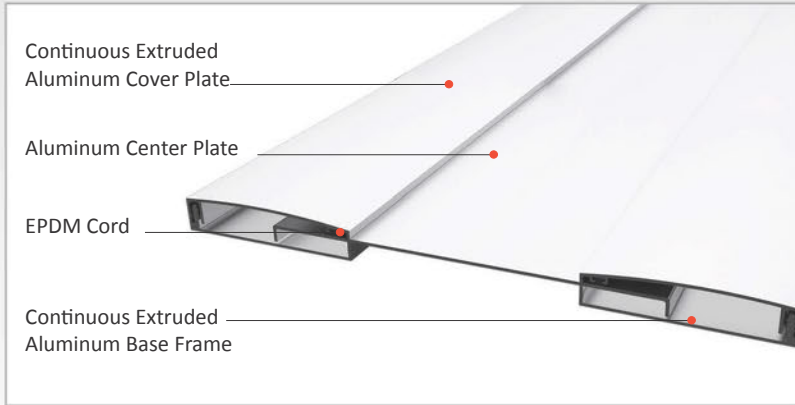

AS A155 profile is designed for wall & ceiling applications at indoor areas as well as exterior wall applications. It functions as a seismic profile and gives a decorative aspect with invisible screwing system. Base frames of the profile are fixed on the surface at both sides and the movable center plate meets the displacements. It can be used as surface or flush mounted. EPDM Cord placed between cover and center plates tighten the plates and eliminate metal stroking noise. For exterior applications, please inform Asteknik before placing an order.

- Application Areas** : Indoor & Outdoor / Wall & Ceiling
- Ideal for** : Airports, Shopping Malls, Residences, Hospitals, Hotels, Commercial & Public Buildings etc.
- Material** : Anodized Aluminum, EPDM Cord
- Aluminum Alloy** : 6063 AA-USA / EN AW 6063
- Optional Supplies** : Fire Barrier, Waterproof EPDM membrane

Note: Please ask for different sizes  
 AS A155L series' center plates are manufactured from aluminum sheet

 AS A155L 080  
 H16

 AS A155 080  
 H16K

Profil No Profile Number	AS A155L 080	AS A155 080K
Fb (mm)	80	80
H (mm) yaklaşık approx.	16	16
W± (mm) yaklaşık approx.	+70/-75	±35
Renk Color	Alüminyum Orta ve Üst Kapak: Eloksallı, Alüminyum Bağlantı Elemanı: Natürel, Fitiller: Siyah Aluminum Center and Cover Plate: Anodised, Aluminum Base Frame: Natural, Inserts: Black	
Malzeme Material	Alüminyum, EPDM Kauçuk(siyah) Aluminum, EPDM Rubber(black)	
Standart Uzunluk Standard Length	3	