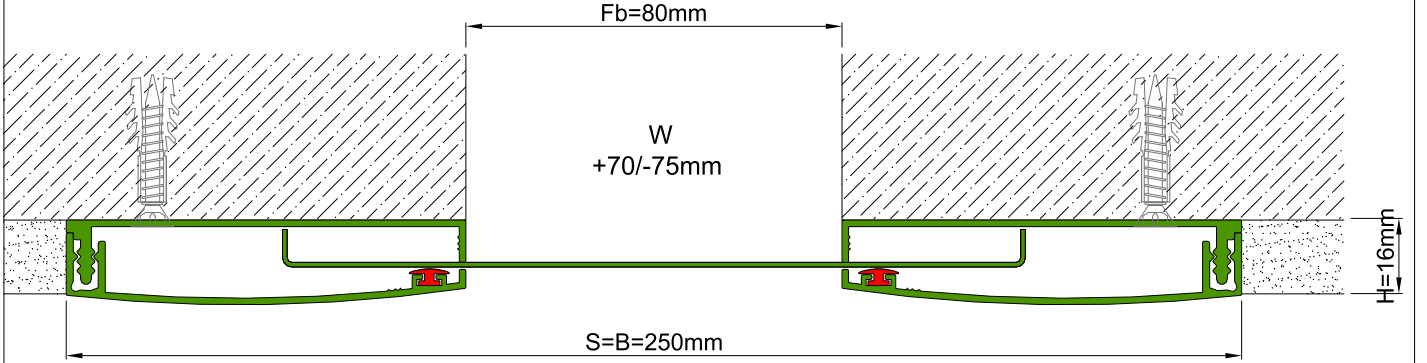

AS A155 profile is designed for wall & ceiling applications at indoor areas as well as exterior wall applications. It functions as a seismic profile and gives a decorative aspect with invisible screwing system. Base frames of the profile are fixed on the surface at both sides and the movable center plate meets the displacements. It can be used as surface or flush mounted. EPDM Cord placed between cover and center plates tighten the plates and eliminate metal stroking noise. For exterior applications, please inform Asteknik before placing an order.

**SEISMIC**

\* Visuals are representative and the profile configuration may differ depending on the characteristics requested.

LOCATION	MODEL	GAP (Fb) mm	HEIGHT (H) MM	OVERALL WIDTH (B) mm	VISIBLE WIDTH (S) mm	MOVEMENT (W) mm	LOAD CAPACITY	STANDARD LENGTH (mt)
Wall to Wall	AS A155L-050	50	16	220	220	+70/-50	N/A	3
	AS A155-050	50	16	220	220	+70/-50	N/A	3
	AS A155L-080	80	16	250	250	+70/-75	N/A	3
	AS A155L-100	100	16	270	270	+70/-75	N/A	3
	AS A155-100	100	16	270	270	+70/-75	N/A	3
	AS A155L-150	150	16	320	320	±35	N/A	3
	AS A155-150	150	16	320	320	+70/-75	N/A	3
	AS A155L-200	200	16	370	370	±35	N/A	3
	AS A155L-250	250	16	420	420	±35	N/A	3
	AS A155L-300	300	16	470	470	±35	N/A	3

Note: Please ask for different sizes  
 AS A155L series' center plates are manufactured from aluminum sheet

 AS A155L 080  
 H16

 AS A155 080  
 H16K

Profil No Profile Number	AS A155L 080	AS A155 080K
Fb (mm)	80	80
H (mm) yaklaşık approx.	16	16
W± (mm) yaklaşık approx.	+70/-75	±35
Renk Color	Alüminyum Orta ve Üst Kapak: Eloksallı, Alüminyum Bağlantı Elemanı: Natürel, Fitiller: Siyah Aluminum Center and Cover Plate: Anodised, Aluminum Base Frame: Natural, Inserts: Black	
Malzeme Material	Alüminyum, EPDM Kauçuk(siyah) Aluminum, EPDM Rubber(black)	
Standart Uzunluk Standard Length	3	